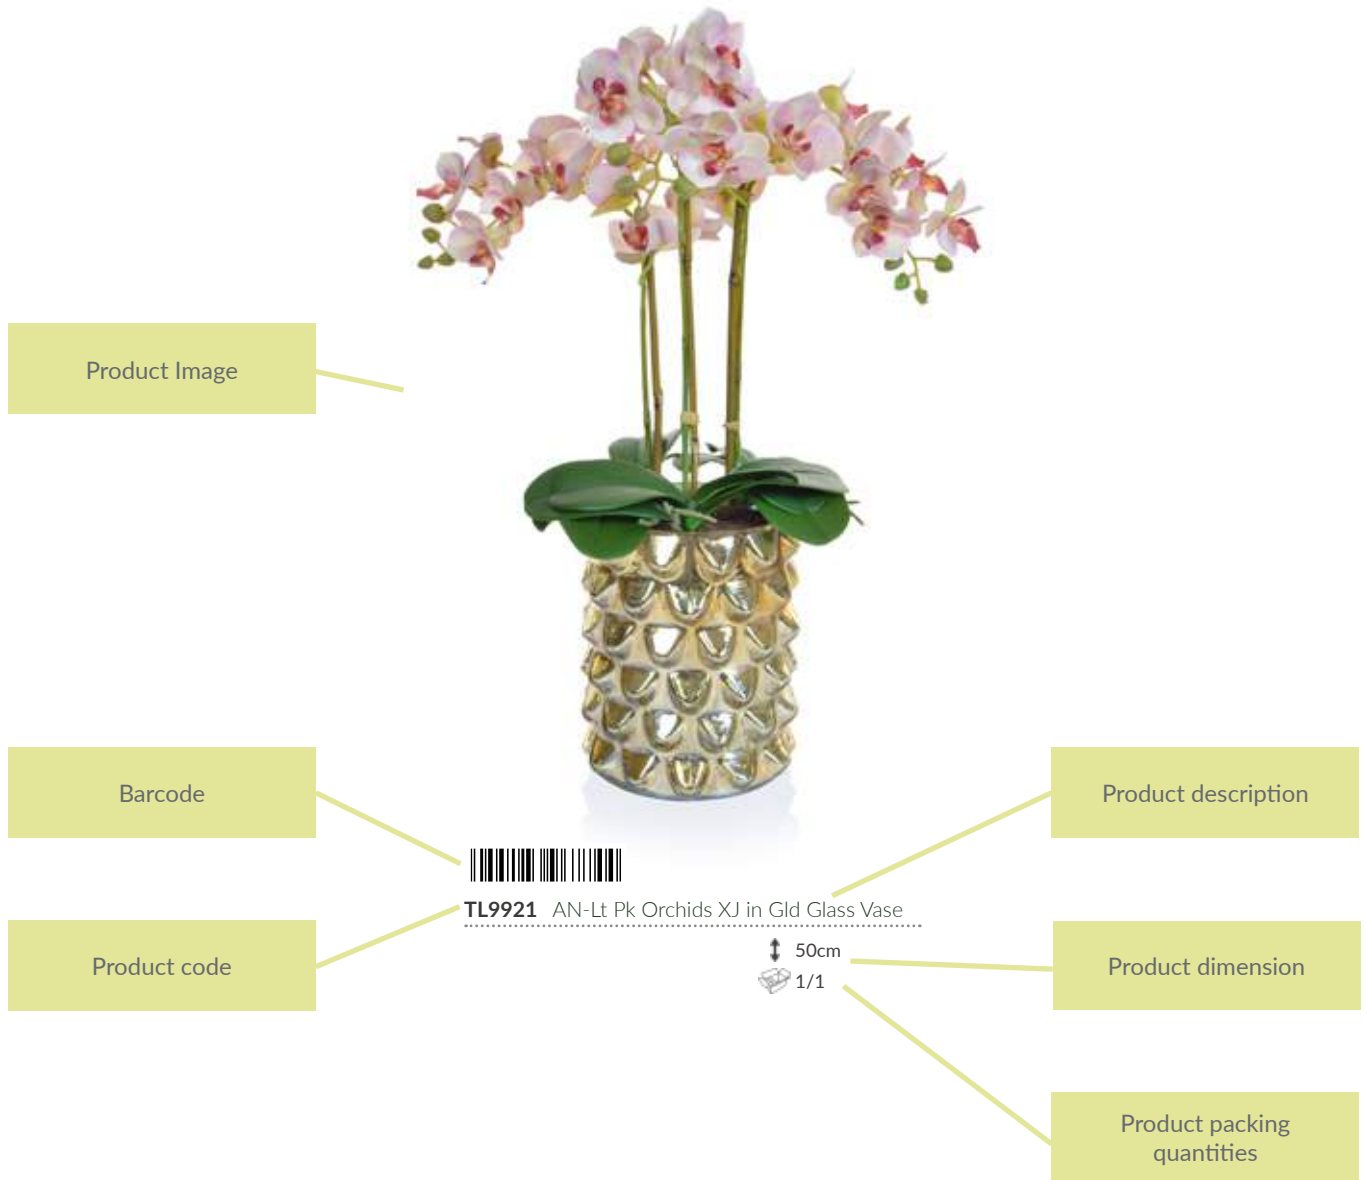

How to use our catalogue