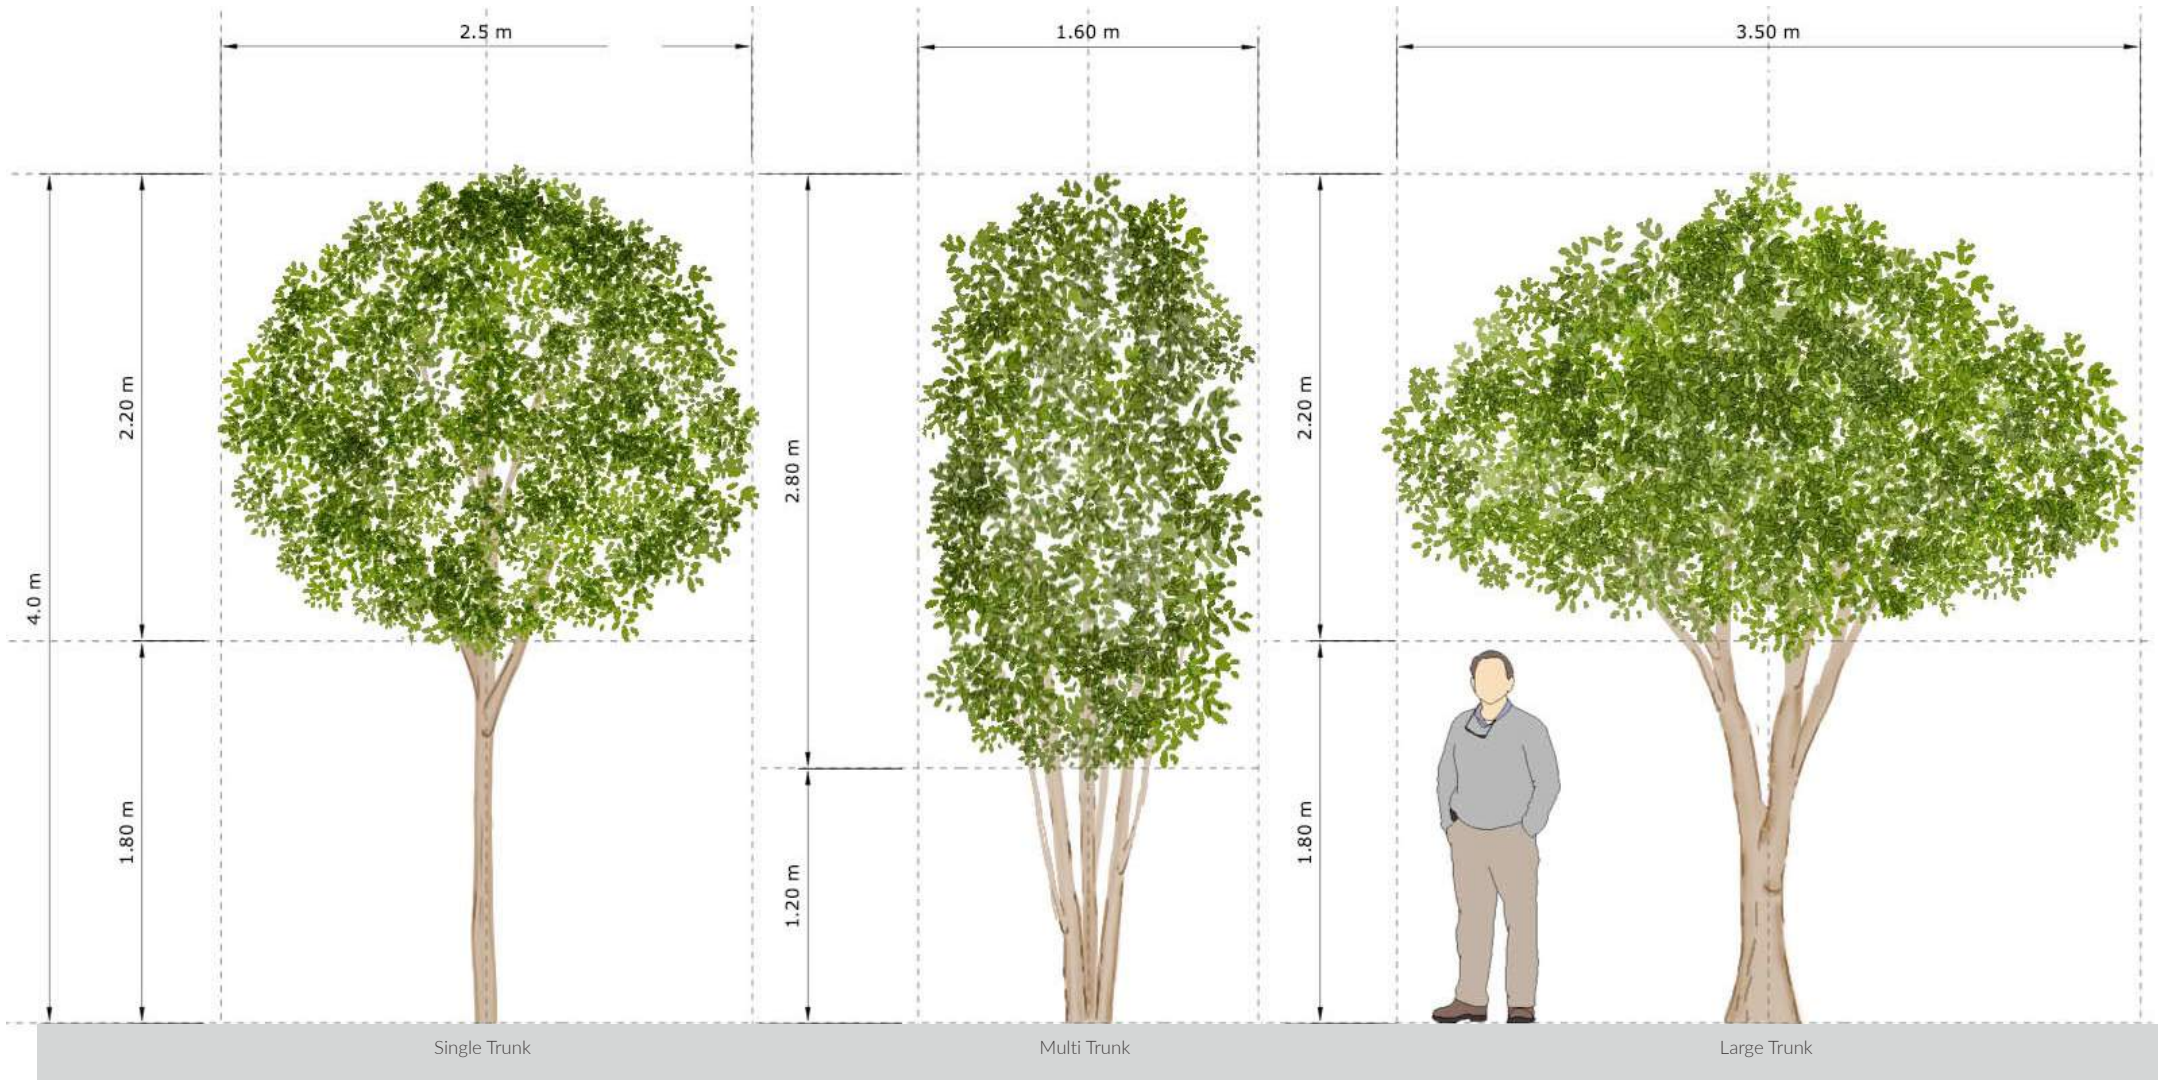

Canopy and Trunk: Shapes and styles

Canopy and Trunk Shape and Style

Small changes in canopy shape, canopy dimension and trunk style can make a big difference to the overall appearance of any finished tree. There are endless combinations, and we want to ensure your tree looks right for your project and works within the dimensions specified. Our friendly team are happy to advise on what will work best to keep the tree looking realistic and in proportion so that it won't look out of place in its final setting.