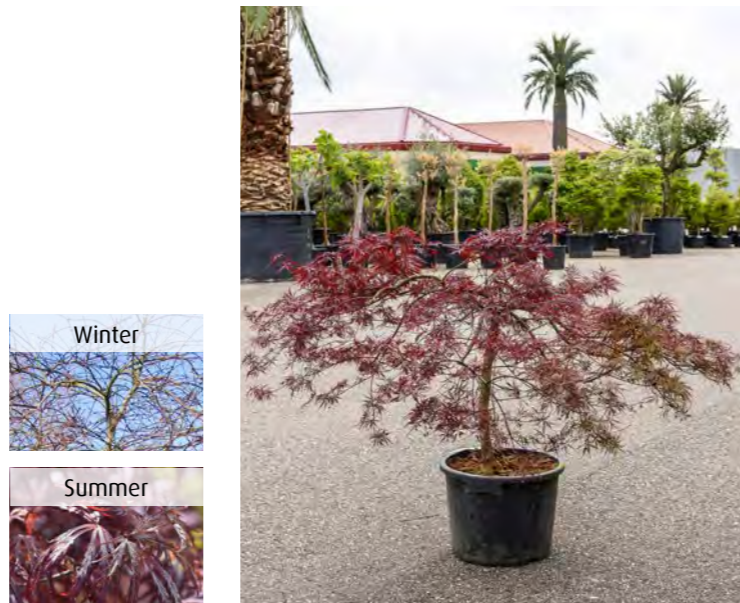

Acer dissectum stella rossa

Artcode	Variety	Pot	Height
5ACSRRS05	Stem (120-140)	40	140