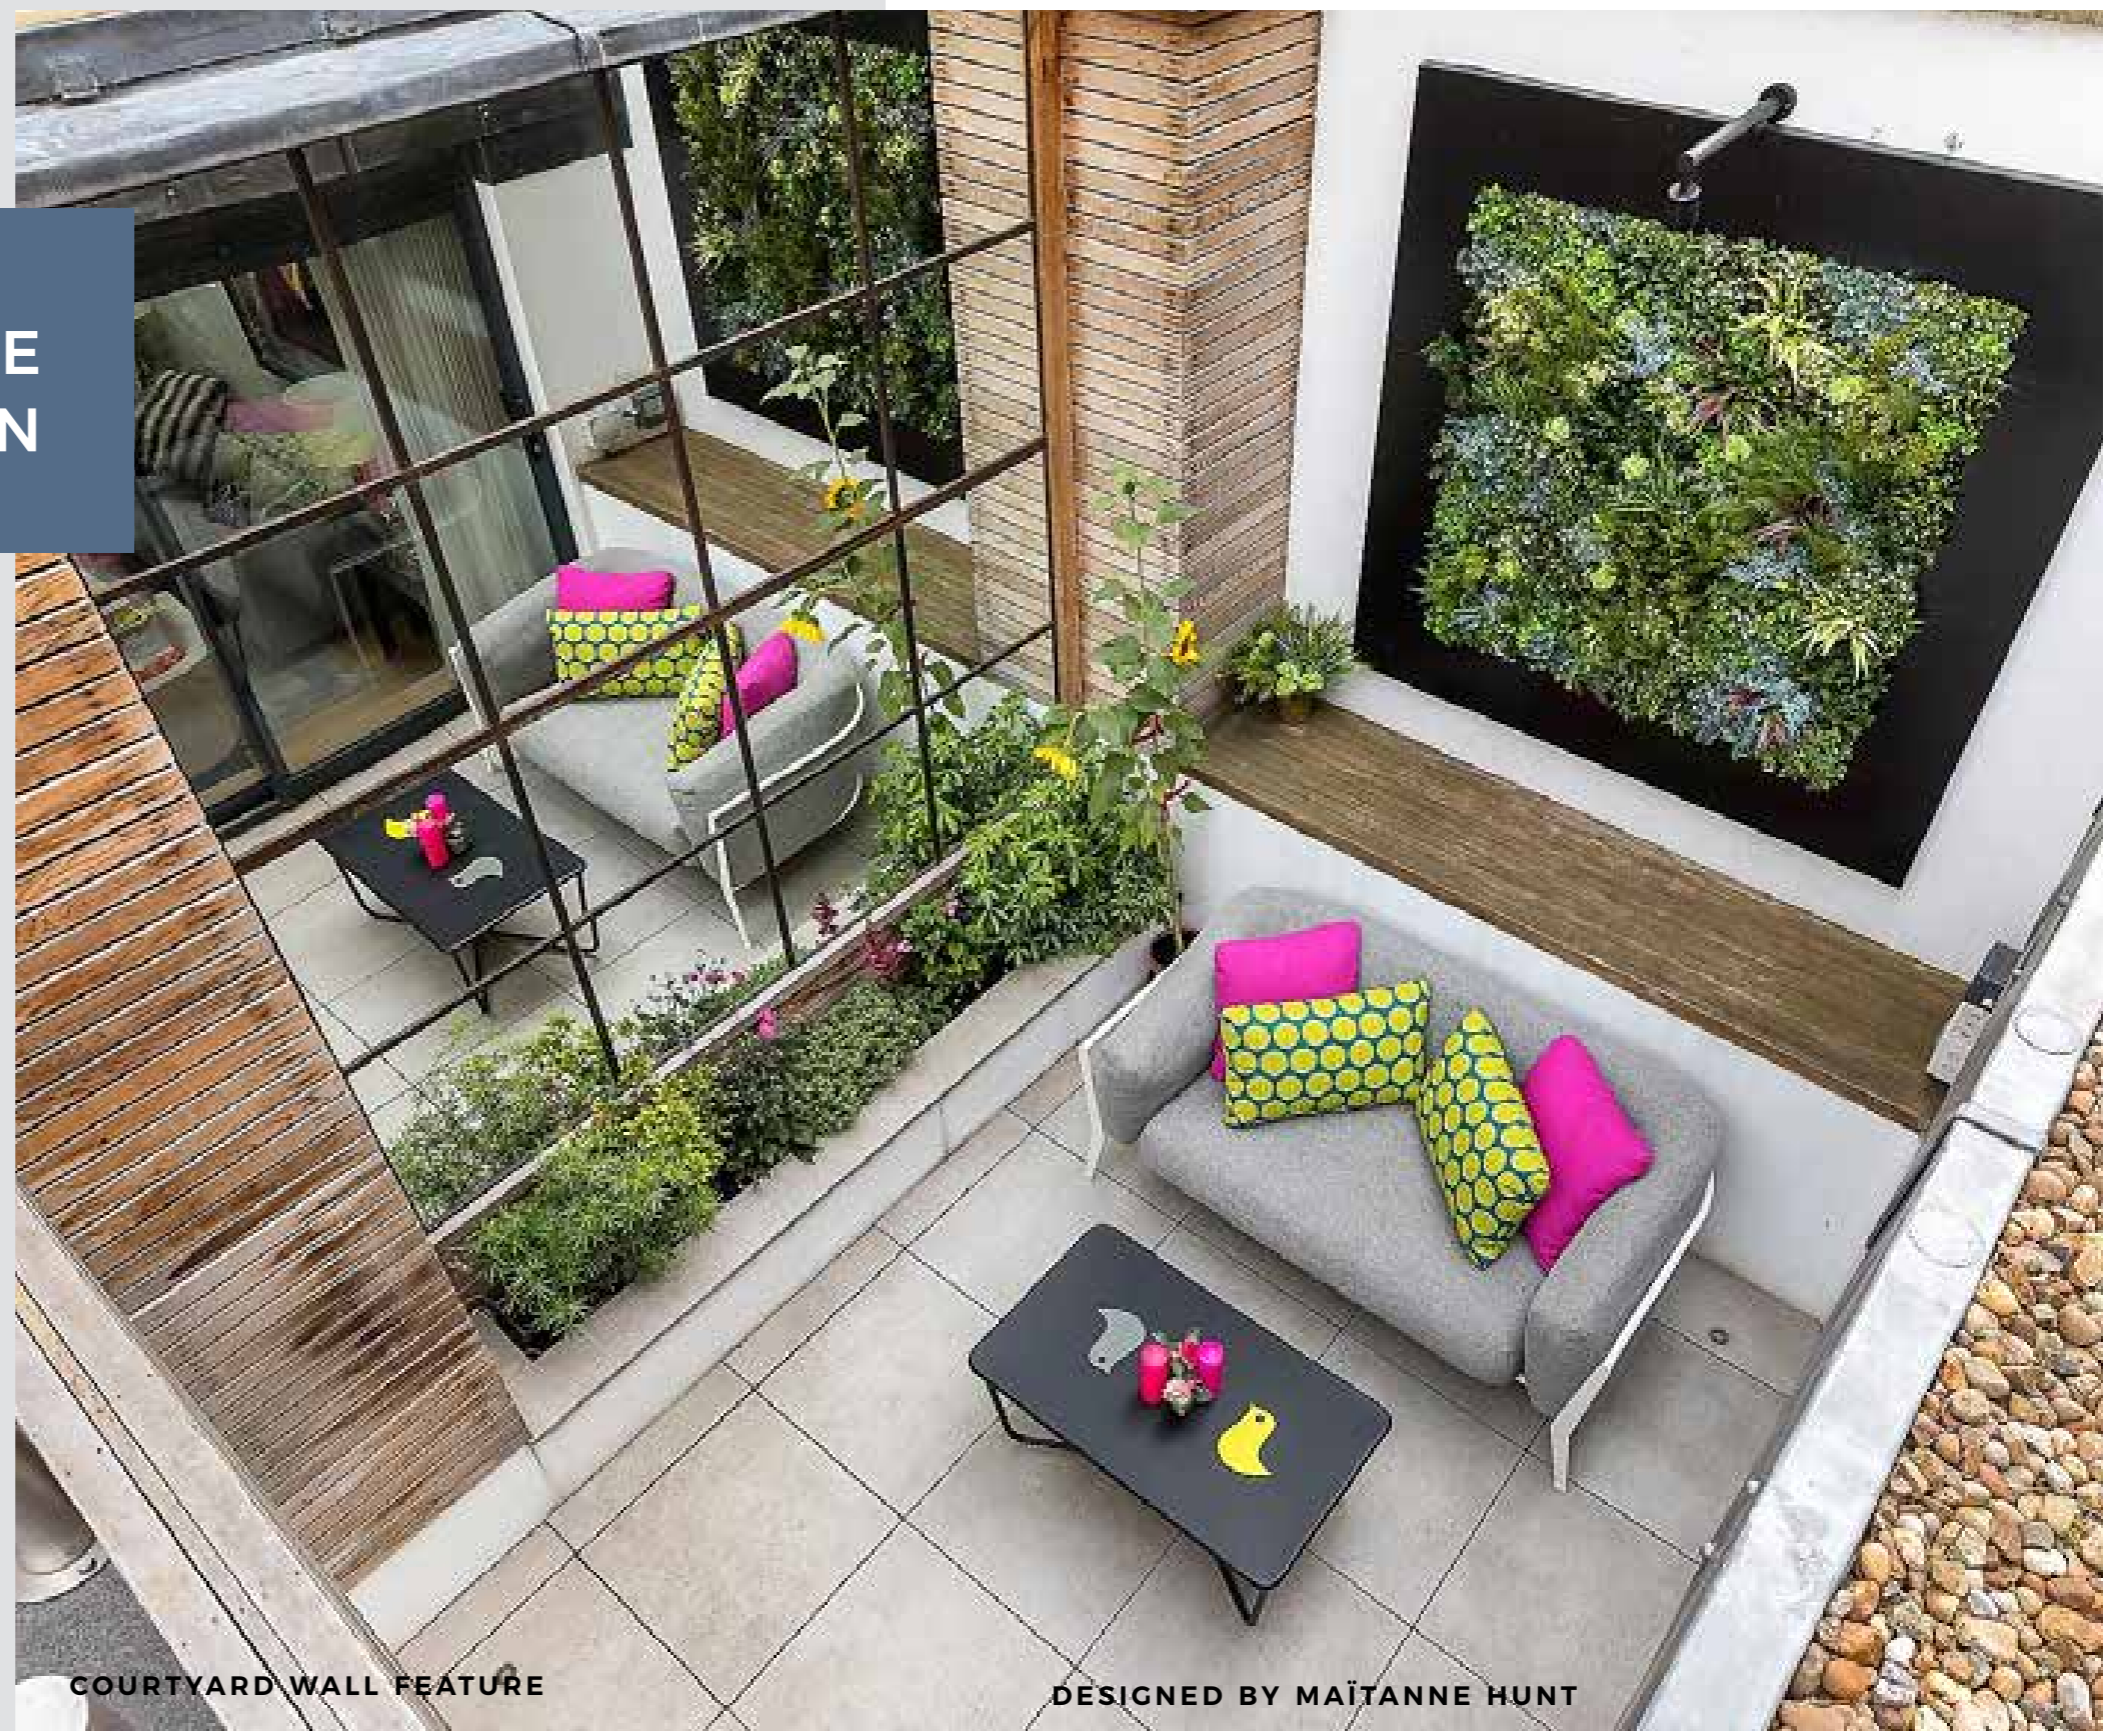

**UNIQUE
DESIGN**

COURTYARD WALL FEATURE

DESIGNED BY MAÏTANNE HUNT

This compact garden by garden designer Maitanne Hunt, with a striking tapestry of artificial greenery, brings nature into the small, open-plan apartment, providing a bright, airy, greenery-accented environment for relaxation while creating the illusion of a bigger space.