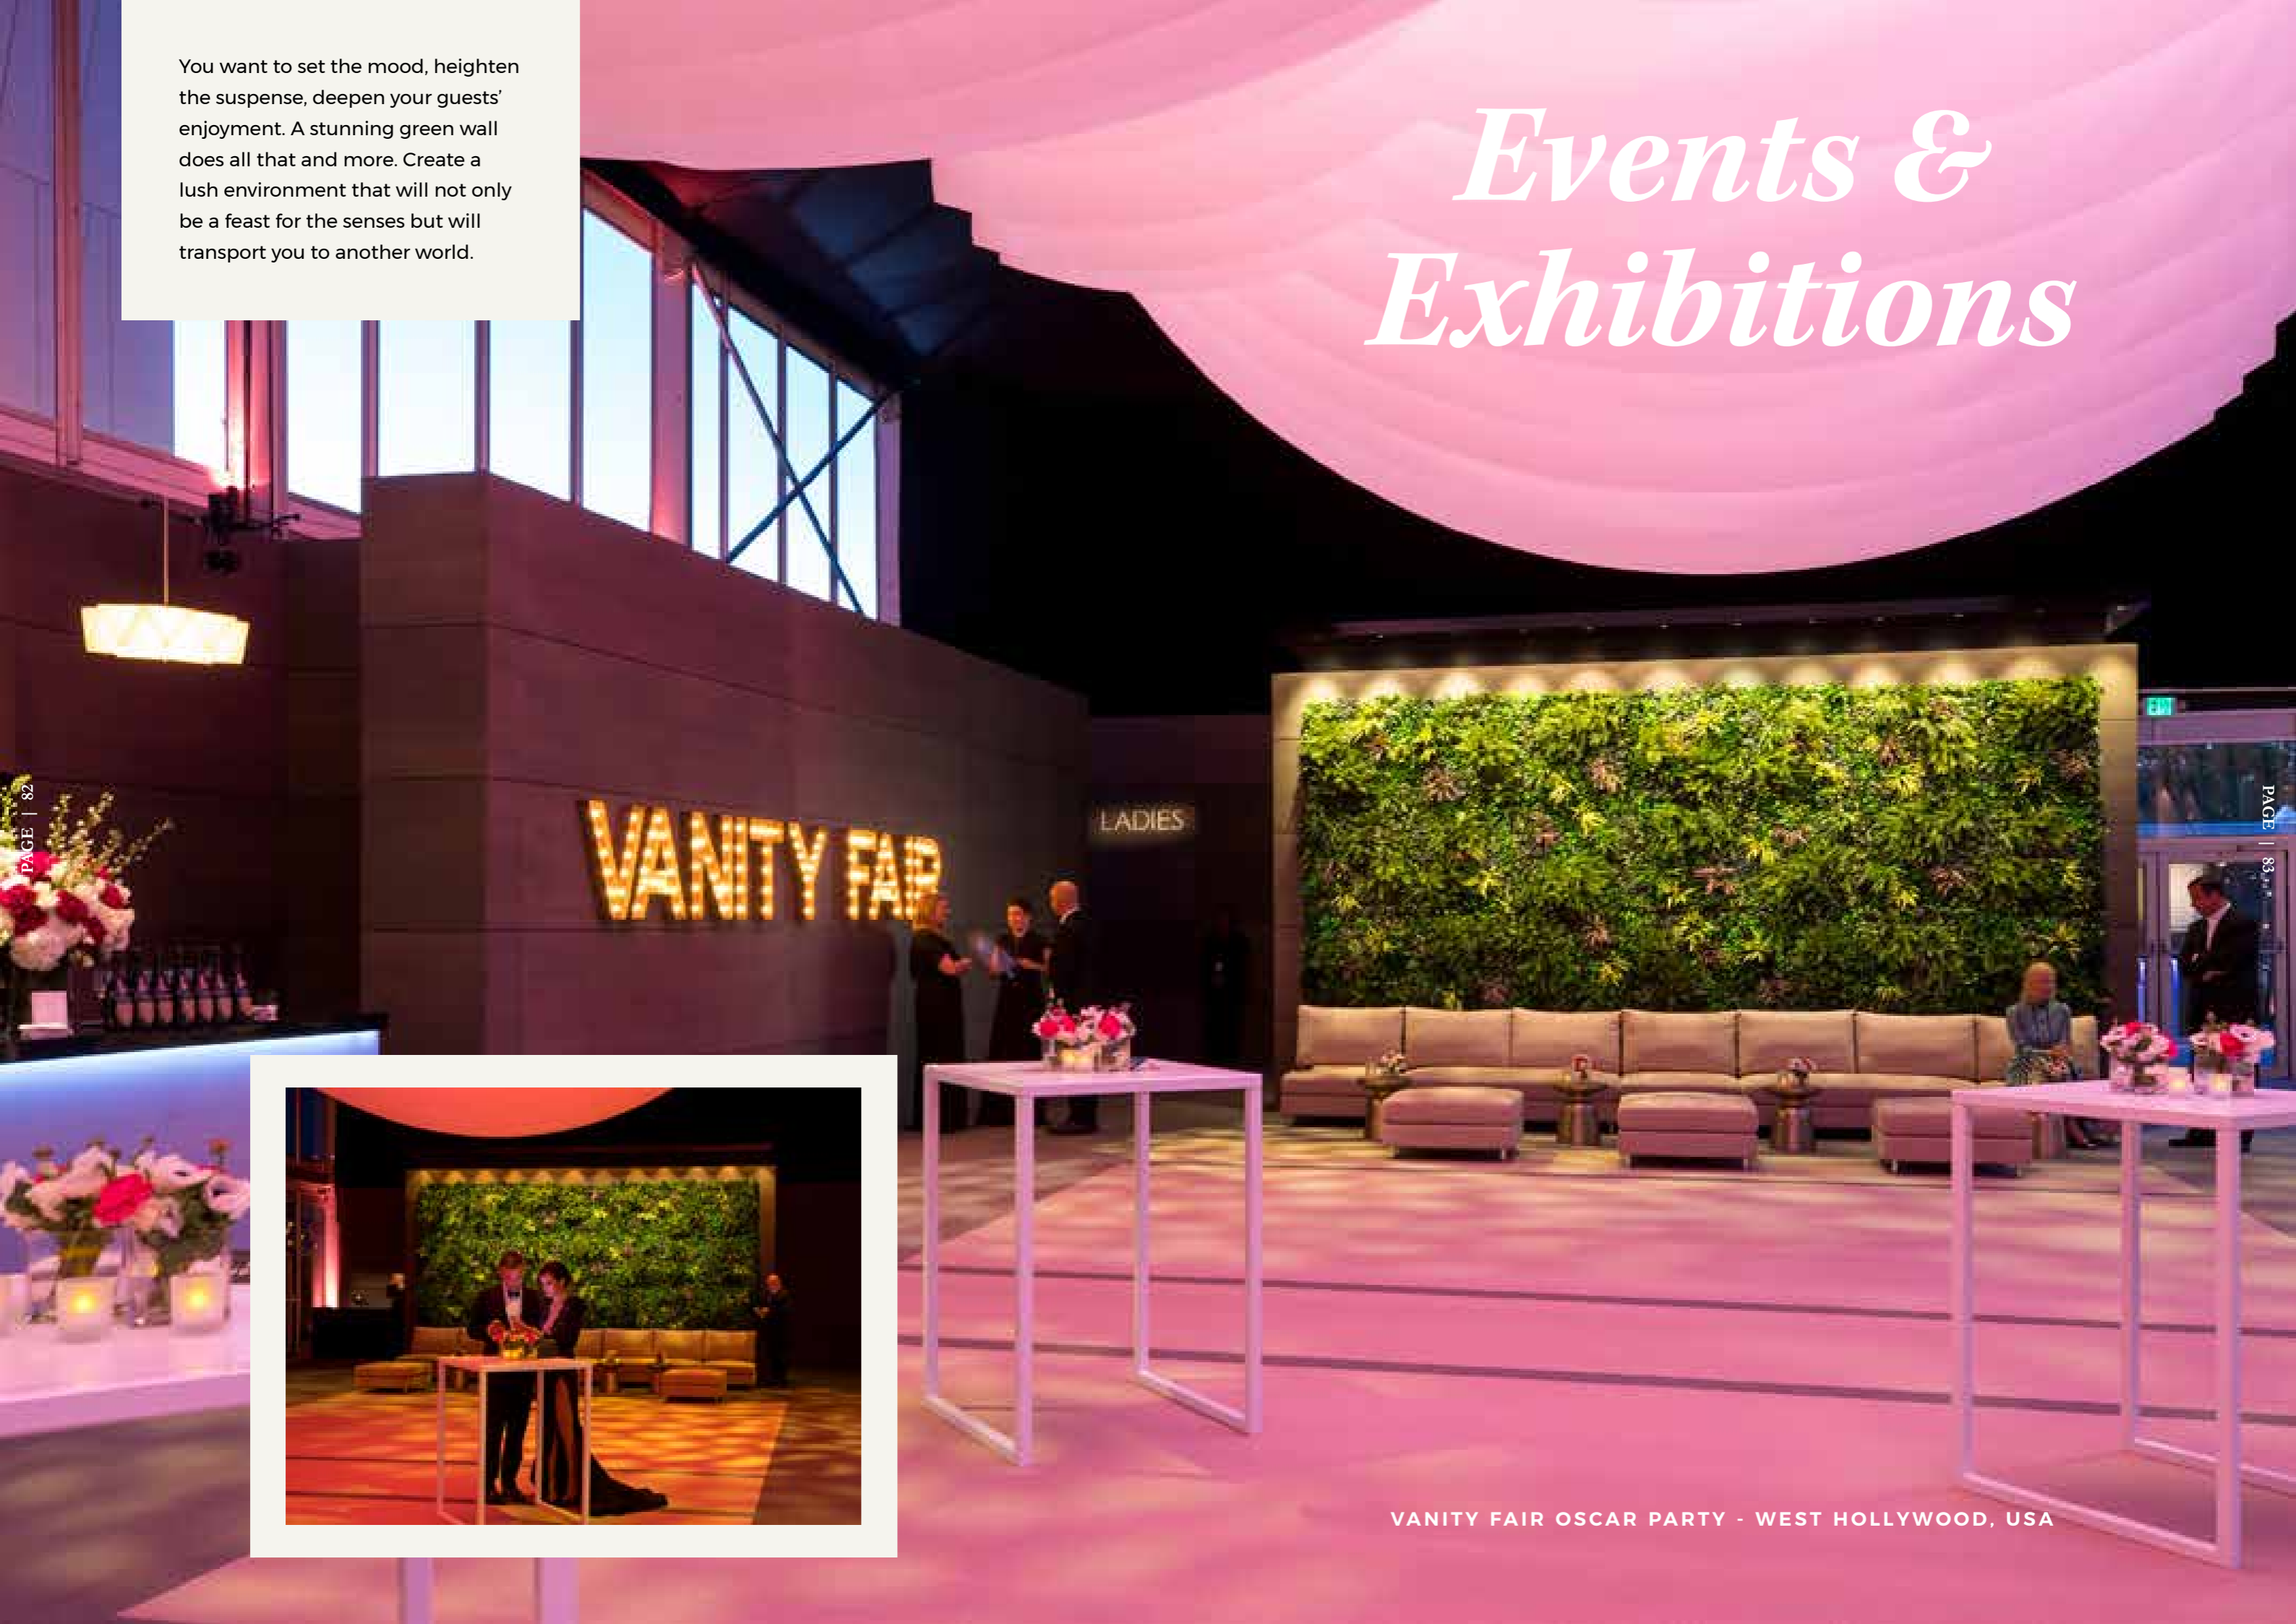

You want to set the mood, heighten the suspense, deepen your guests' enjoyment. A stunning green wall does all that and more. Create a lush environment that will not only be a feast for the senses but will transport you to another world.

Events & Exhibitions