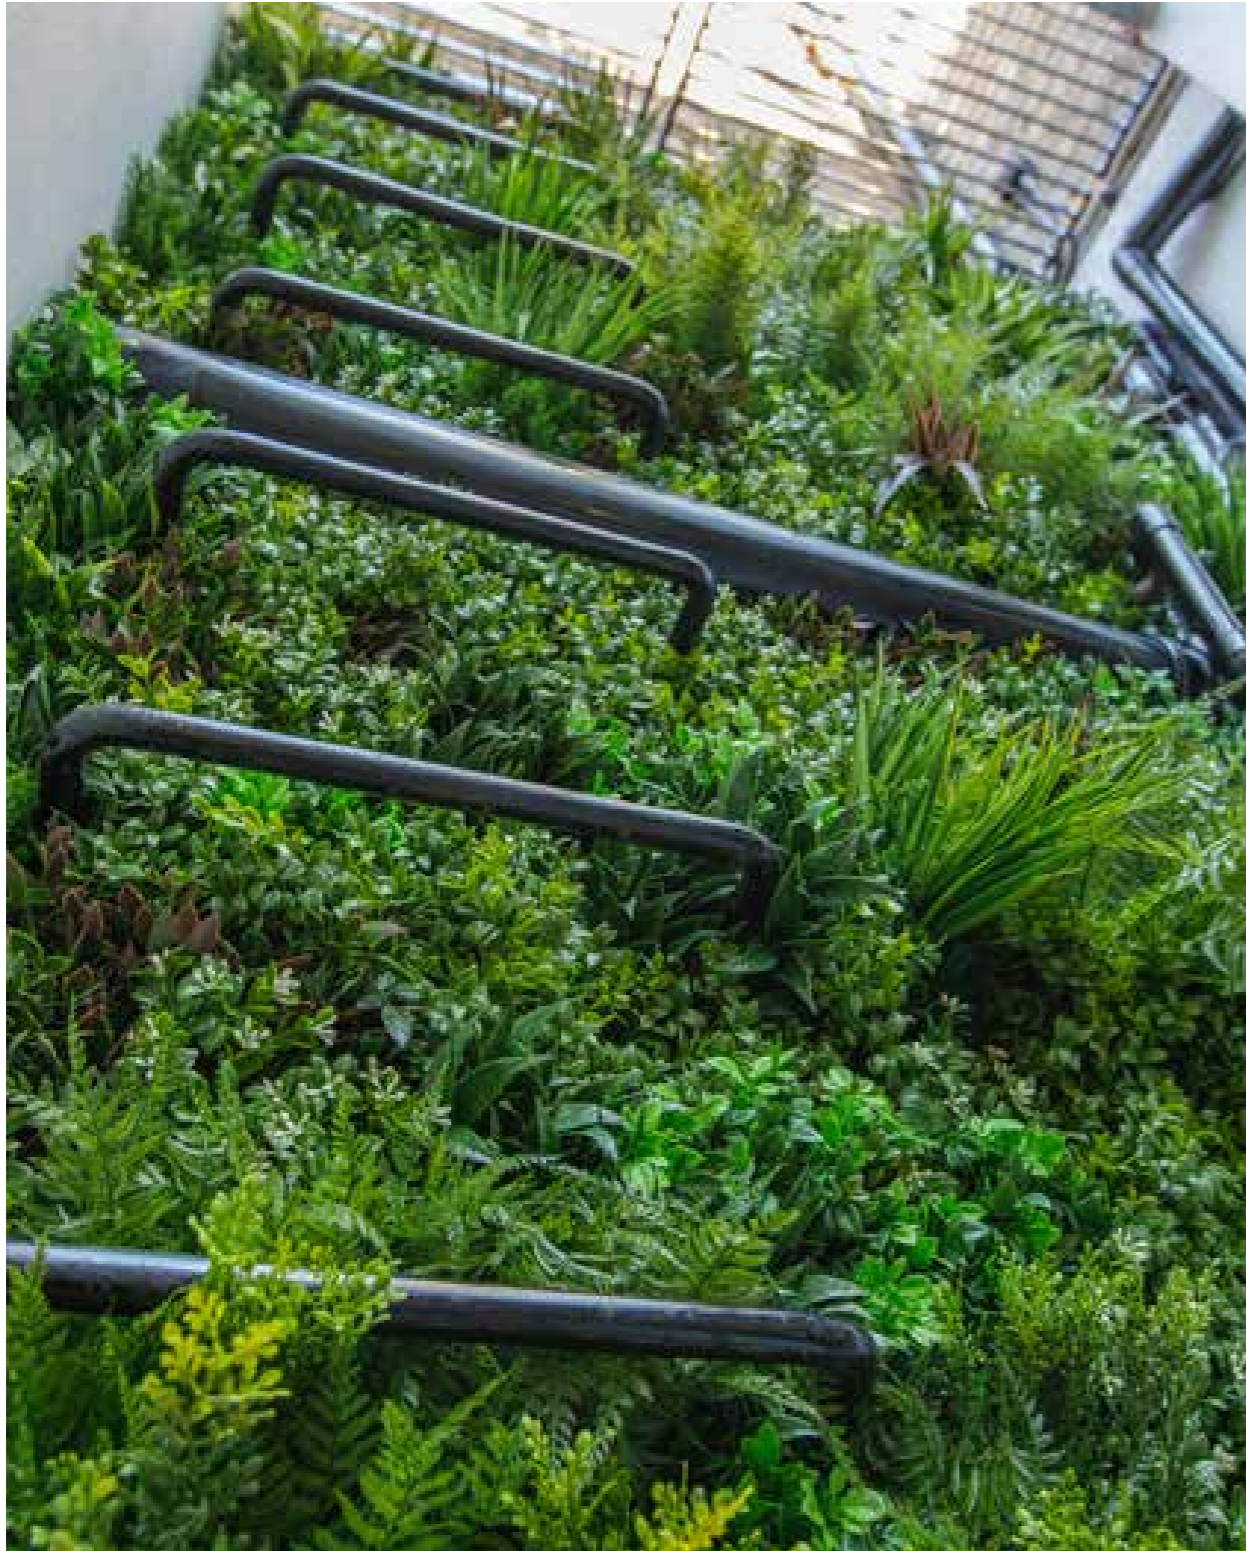

A LUXURY PALETTE OF ARTIFICIAL PLANTS

Here the result of using artificial planting is far better than it would have been using real plants. Looking completely organic, Vistafolia® weaves together around the metal rungs and transforms this functional escape ladder, giving it the air of a modern artwork.

VISTAFOLIA LTD. BRING WALLS TO LIFE