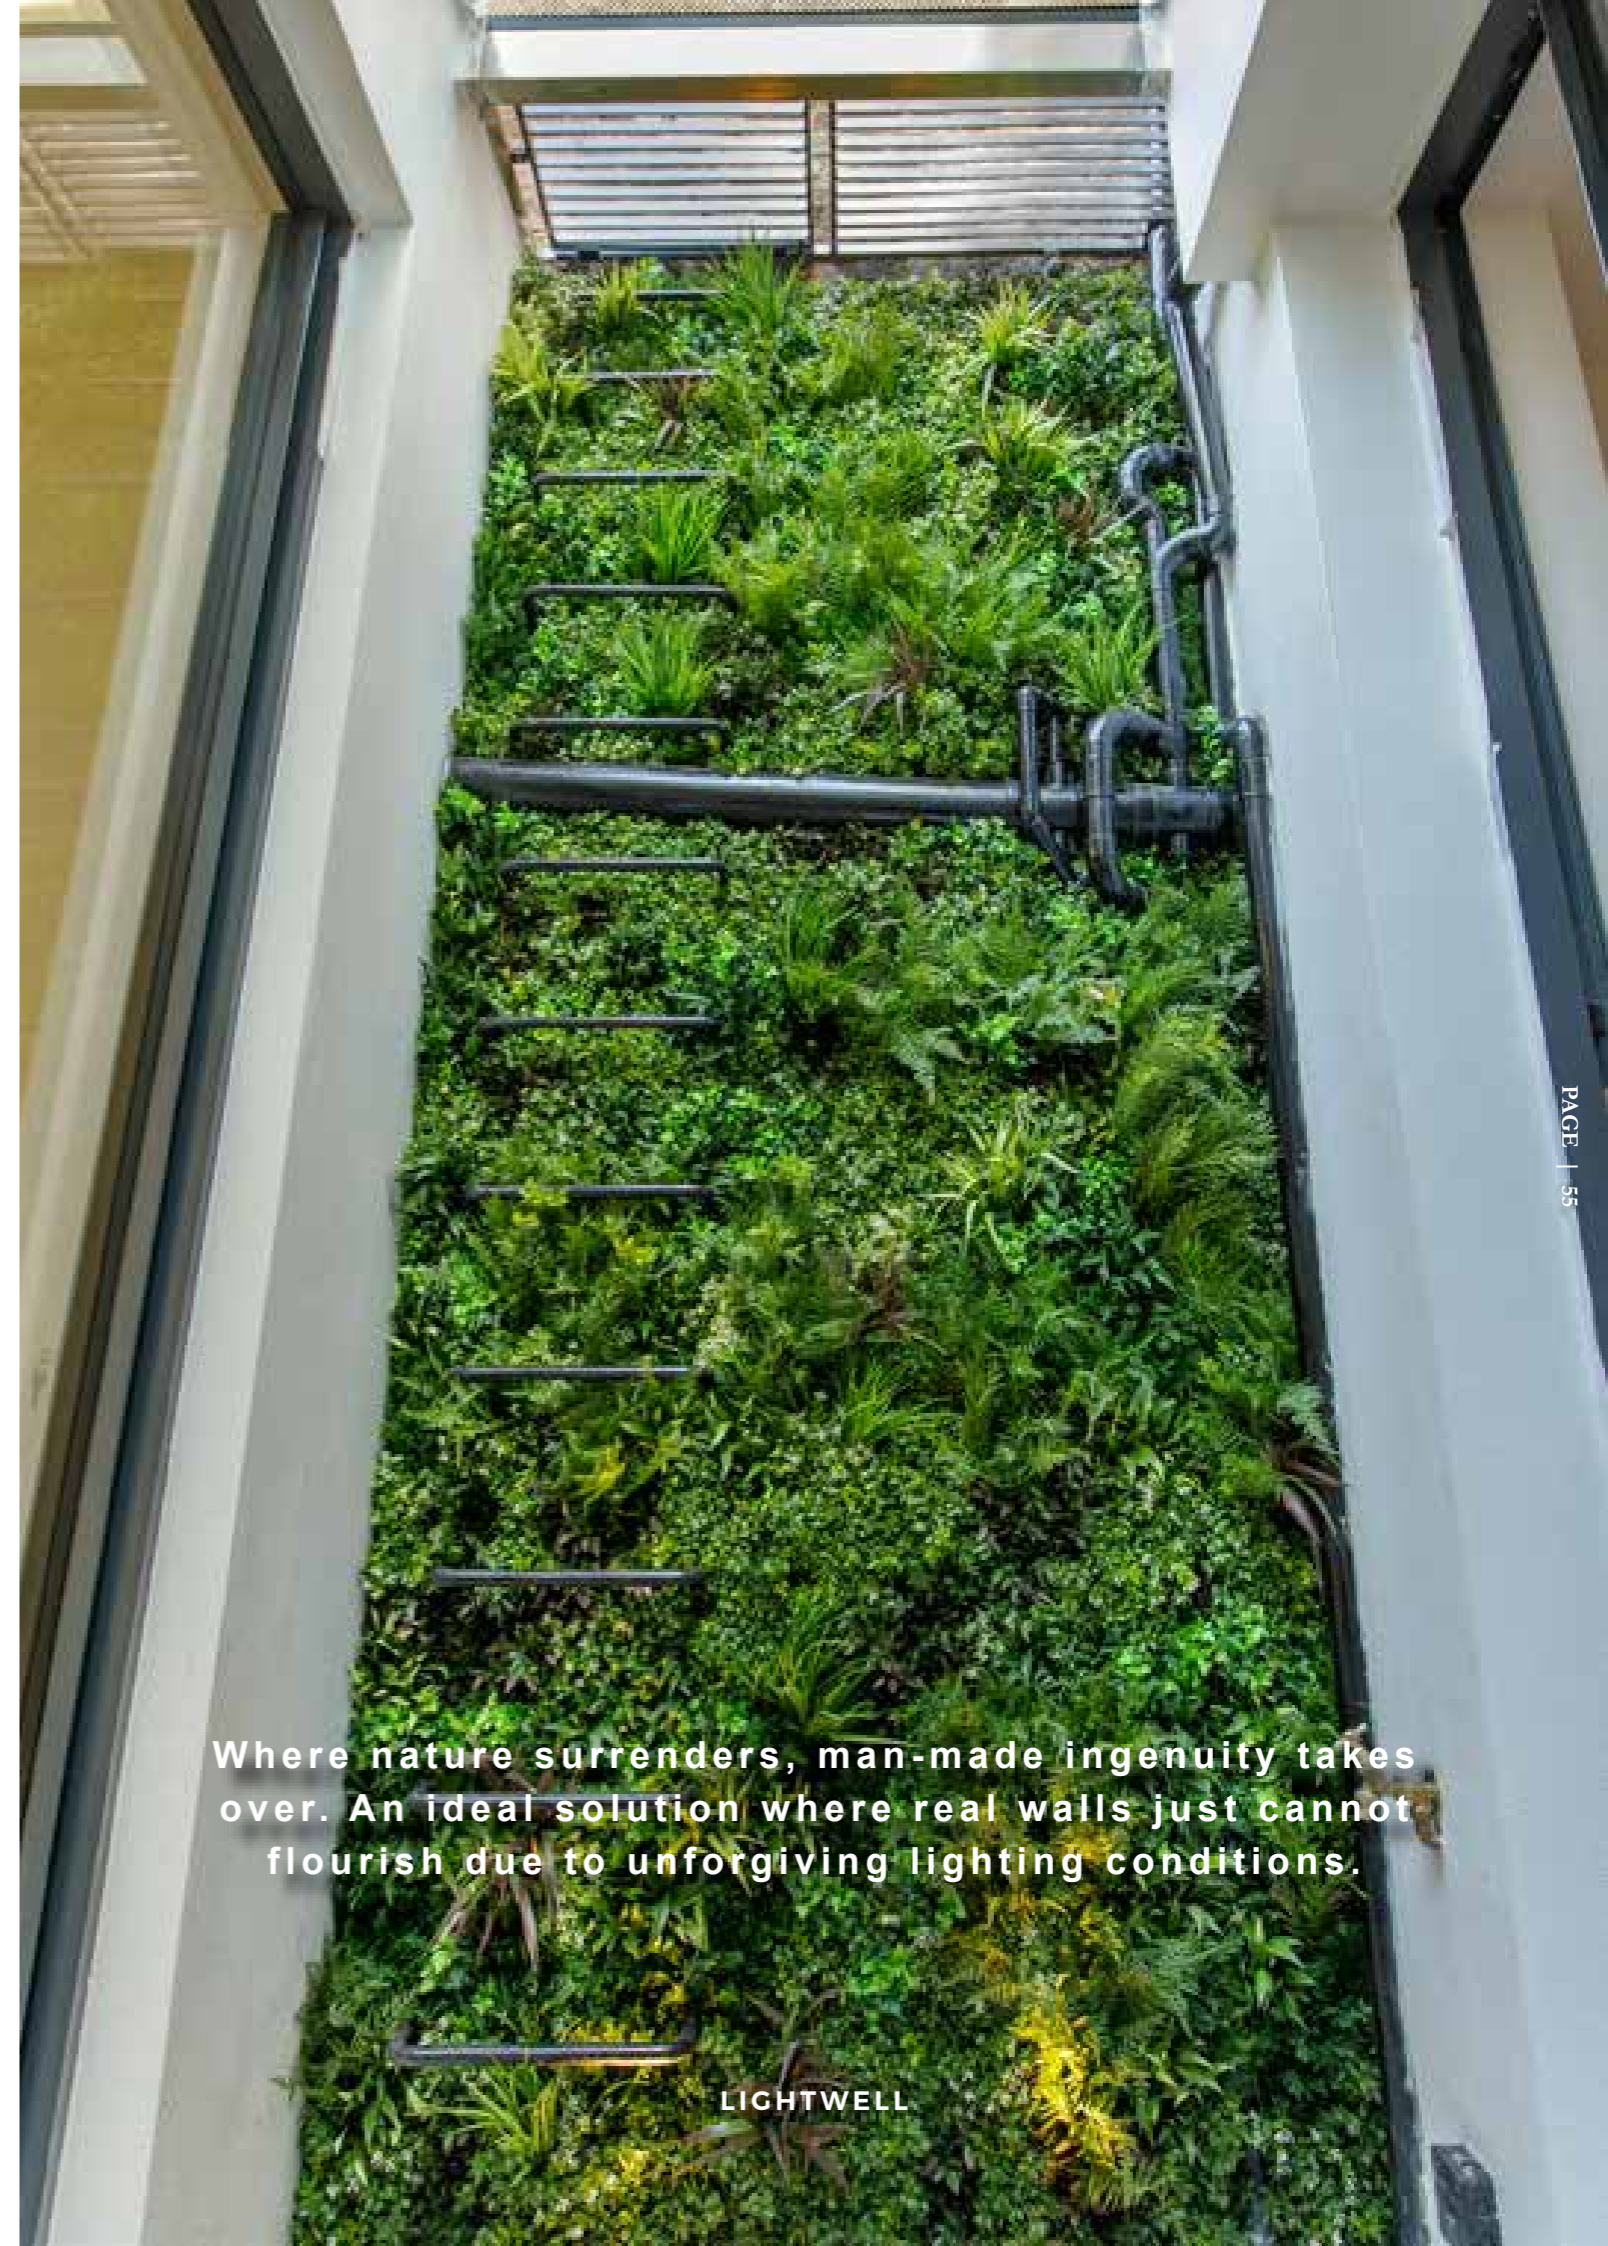

Where nature surrenders, man-made ingenuity takes over. An ideal solution where real walls just cannot flourish due to unforgiving lighting conditions.

LIGHTWELL