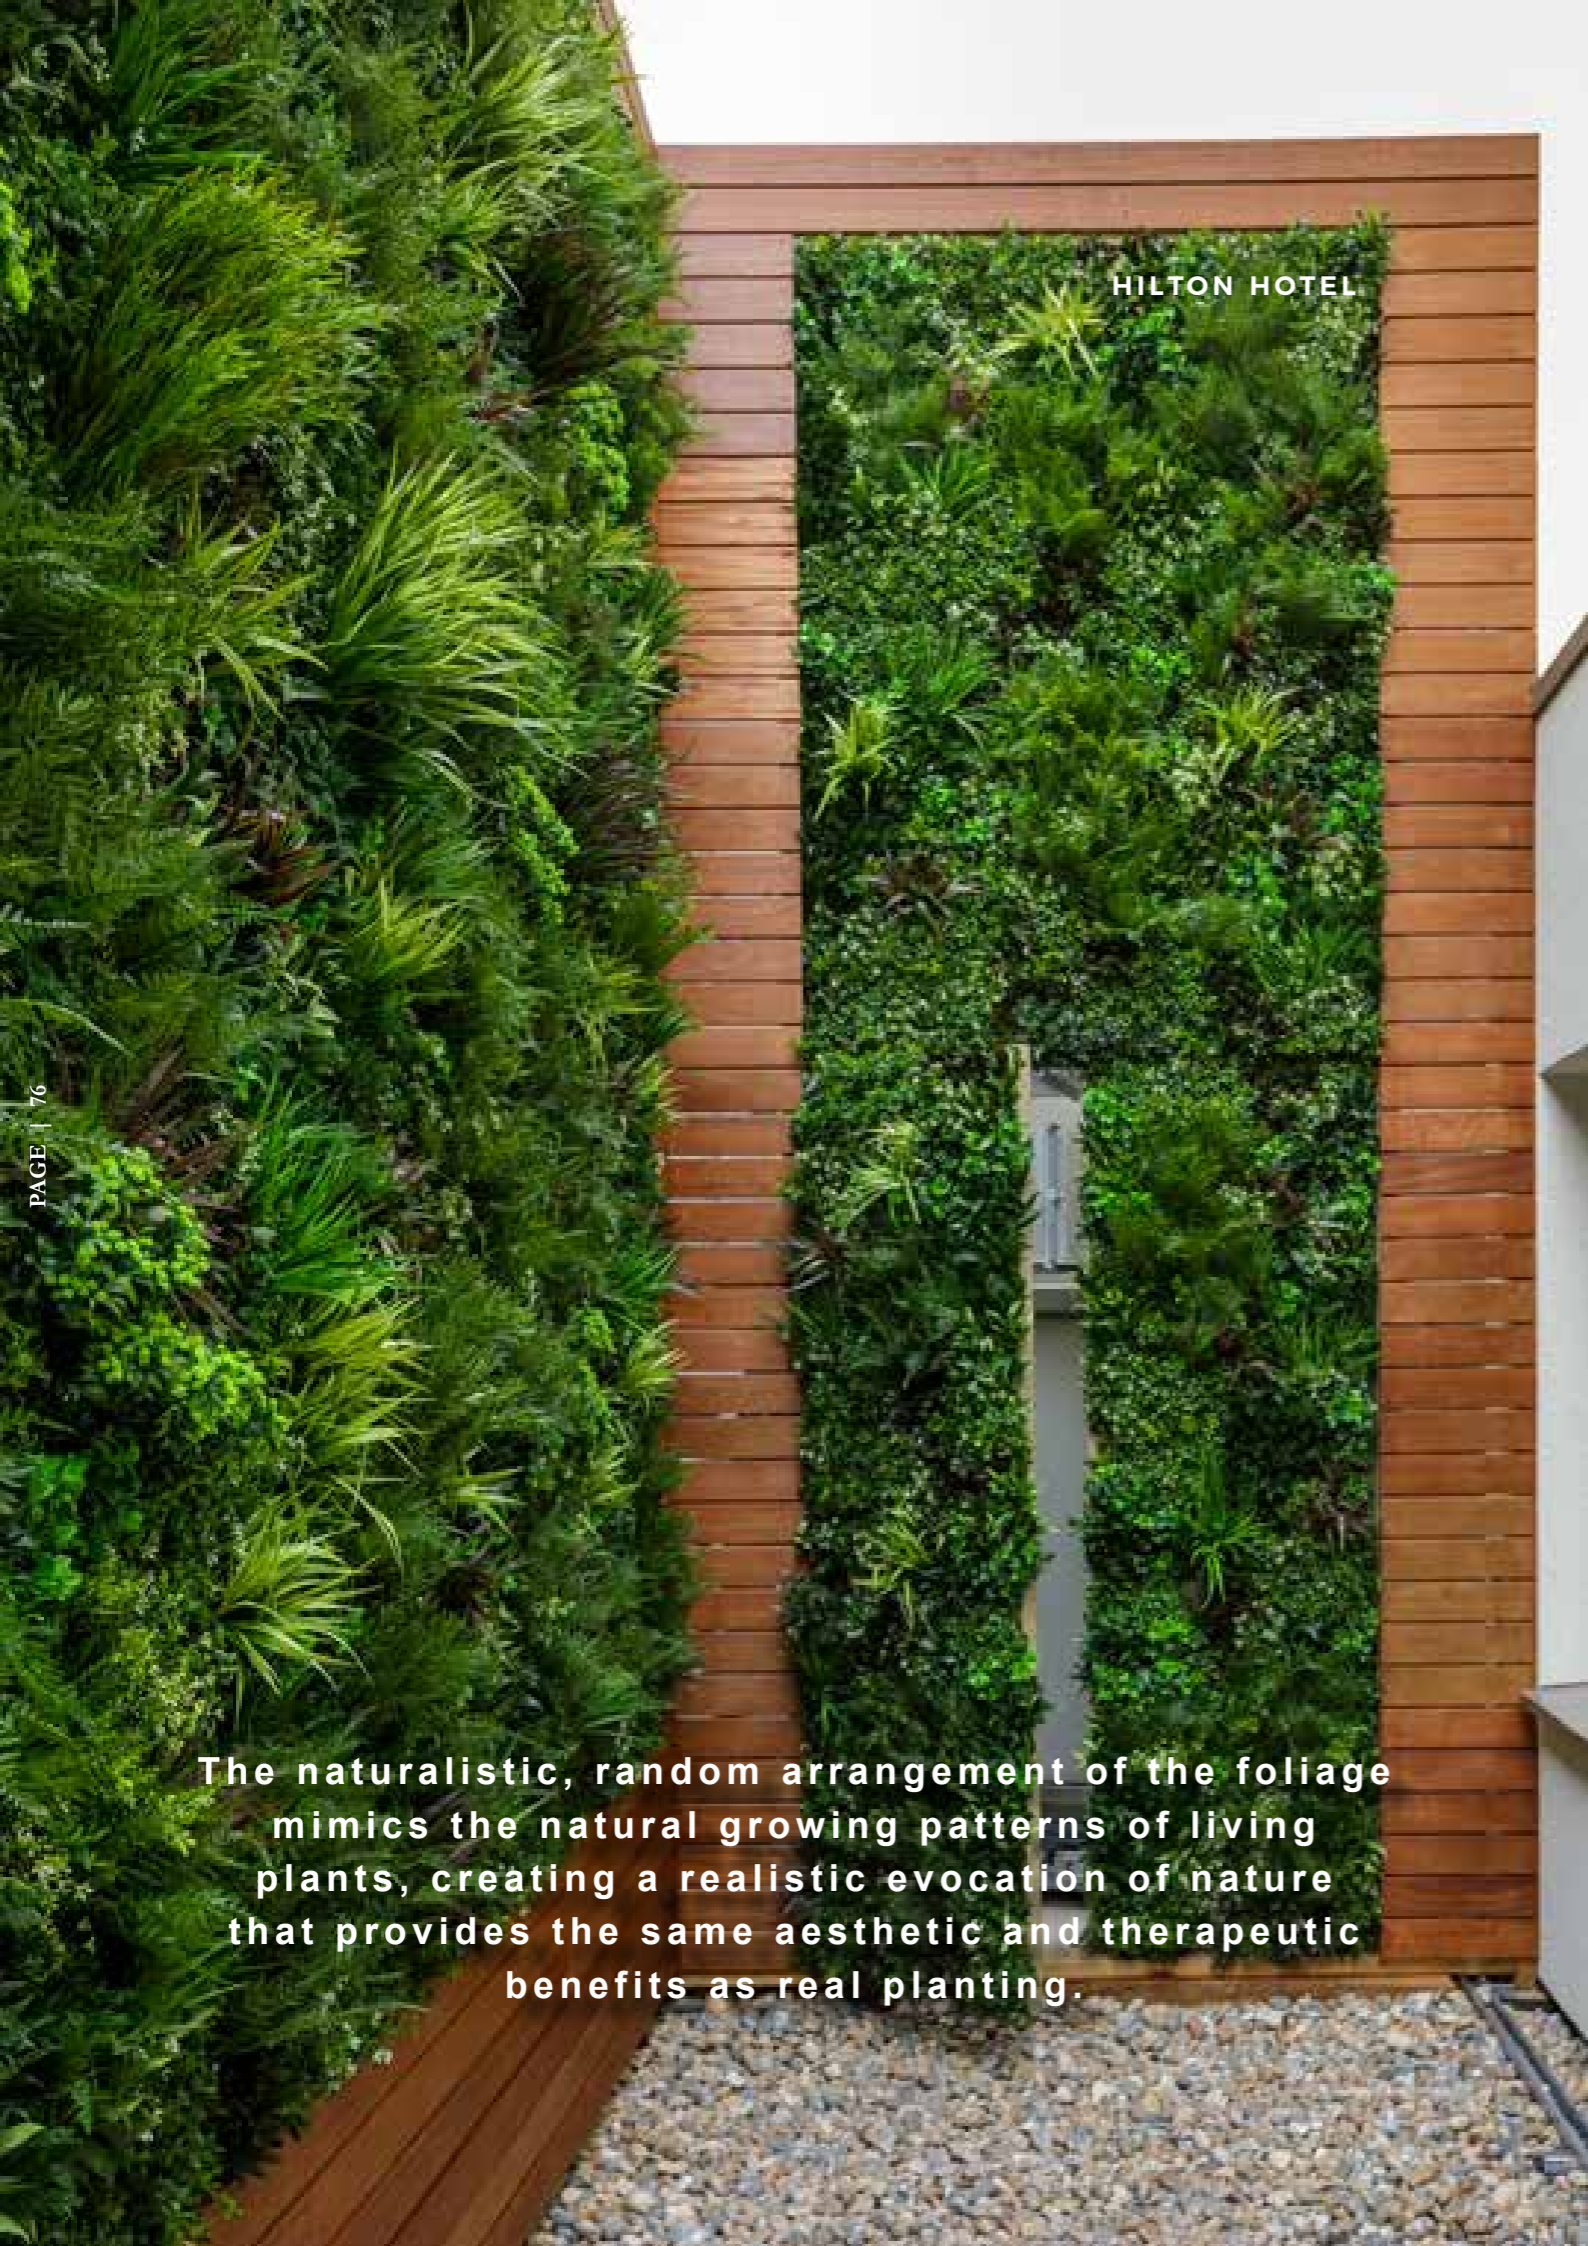

This instant, low-cost solution transformed the character of the hotel, taking its interiors beyond the ordinary and giving it a modern and sleek finish to entice customers.

FUSION RESTAURANT, THE LAKE RESORT - ALGARVE, PORTUGAL  
 INSTALLED BY WONDERWALL PORTUGAL

A backdrop of artificial foliage blends happily with any style. Because it gives a proven sense of connecting with nature, it's an increasingly popular addition for businesses who want their customers to feel relaxed and comfortable.